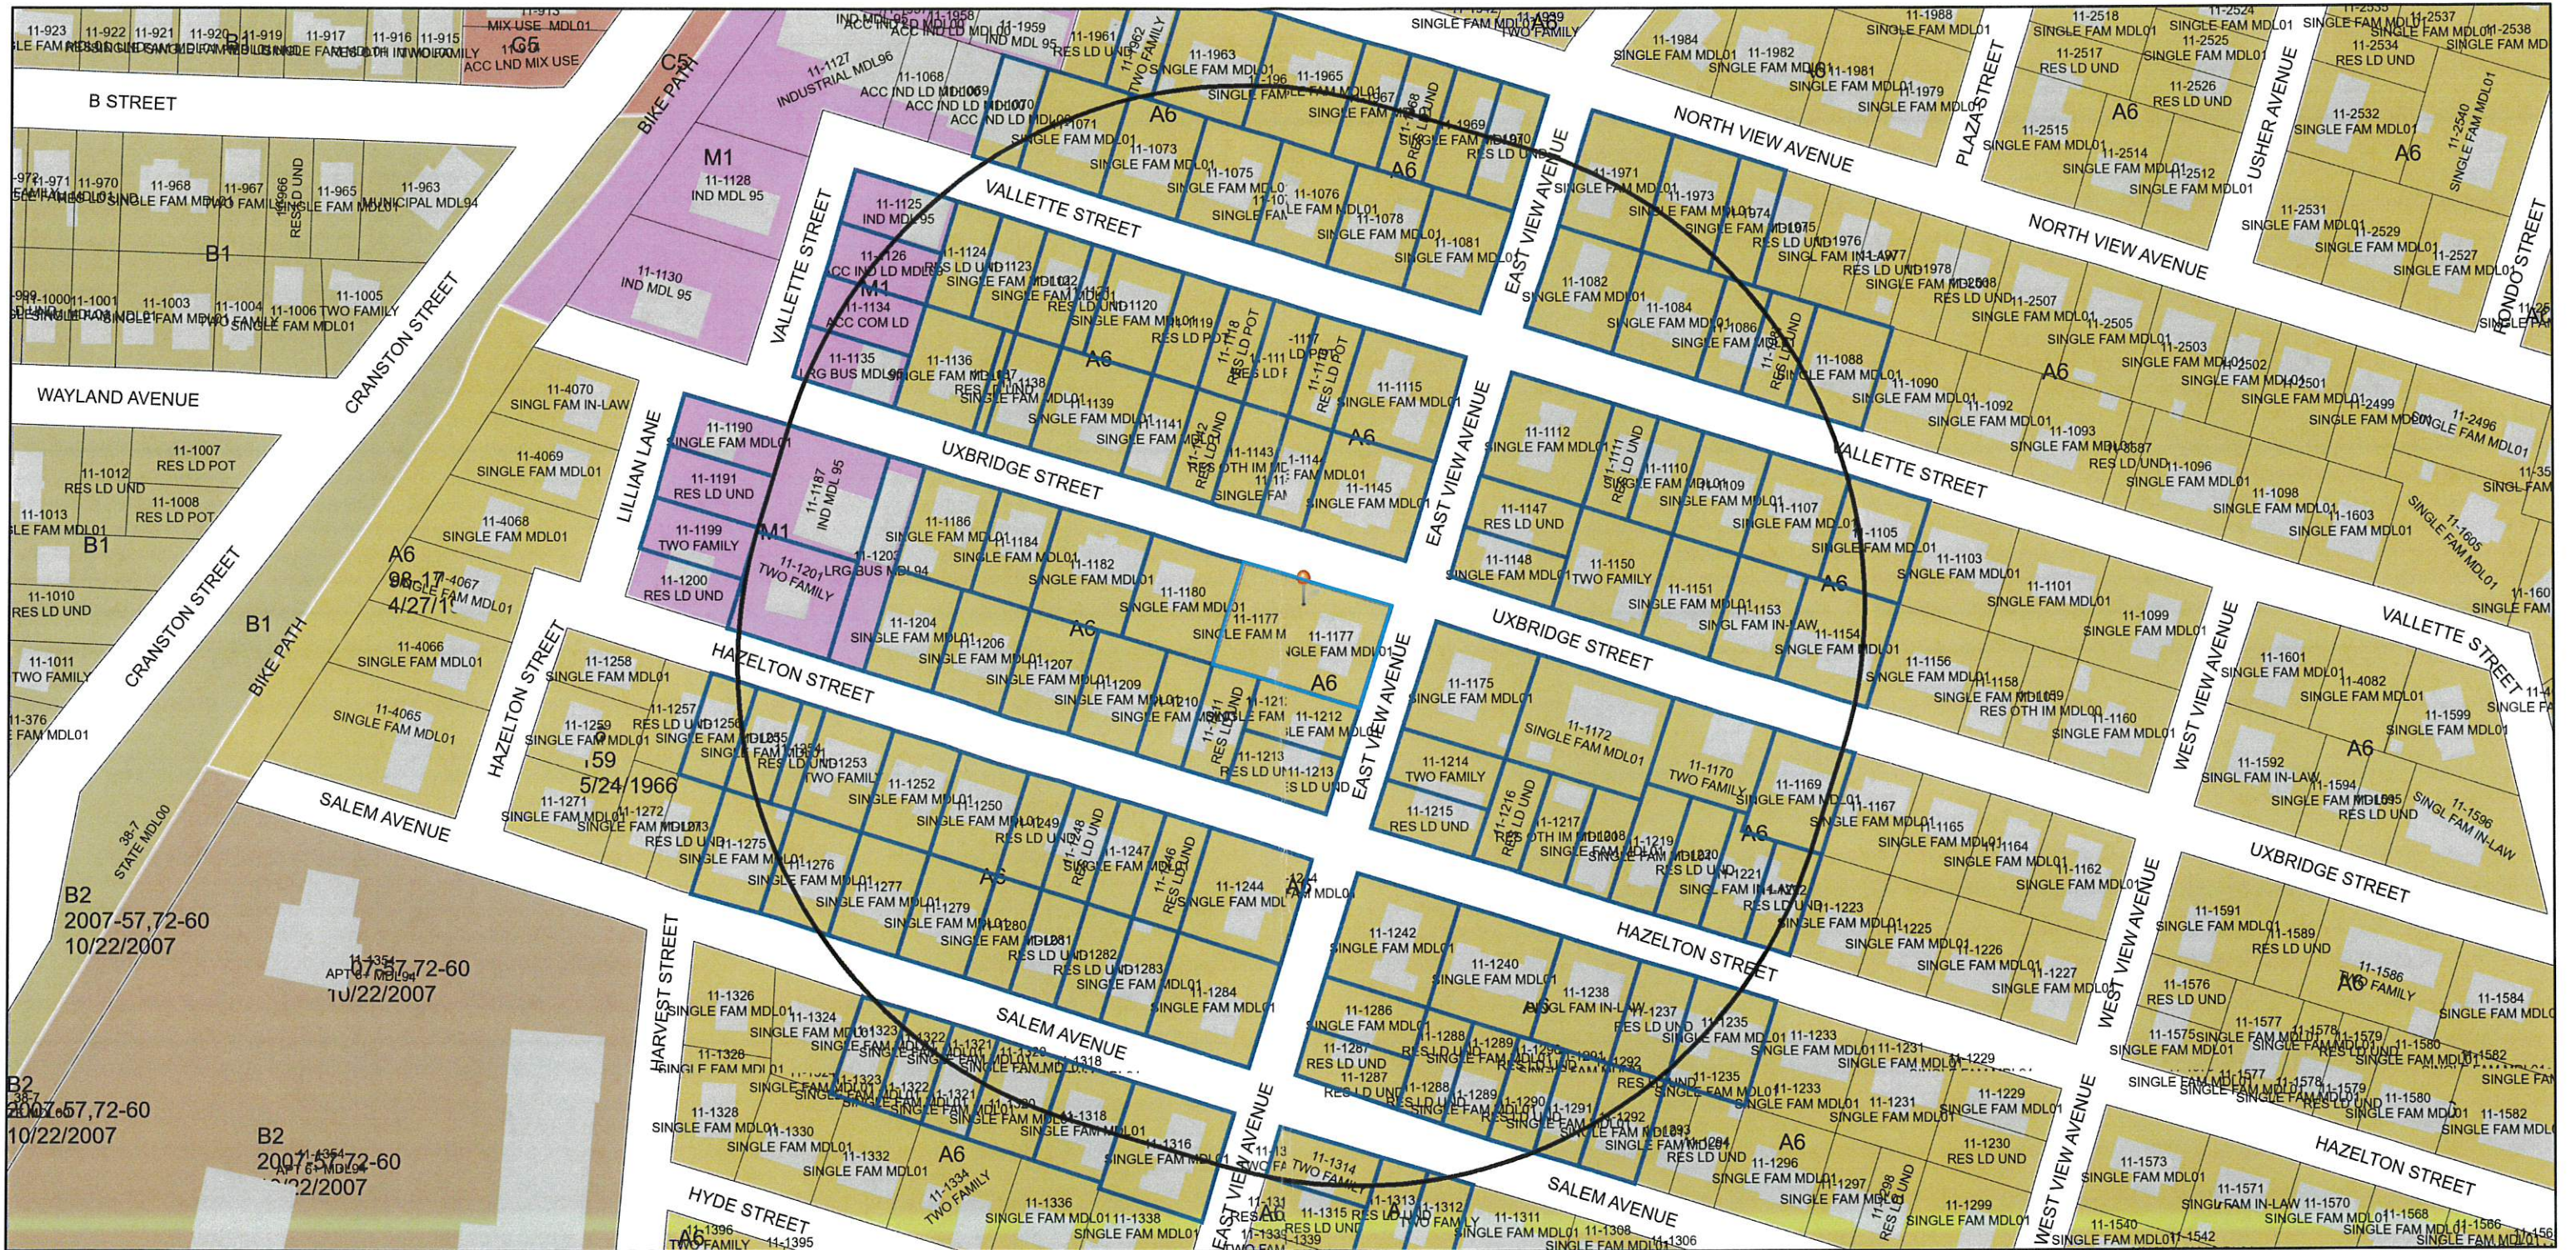

257 East View Ave 400' Radius Plat 11 Lot 1177

5/3/2024, 9:30:24 AM

- | | | | | | | | |
|----------------------------|--|---------------------------|-----|--|----|--|-------|
| Selected Parcels in Buffer | | Parcels | A80 | | B2 | | M1 |
| Selected Parcels | | Buildings | A20 | | C1 | | M2 |
| Parcels In Buffer | | Zoning Dimensions | A12 | | C2 | | EI |
| Parcel ID Labels | | Historic Overlay District | A8 | | C3 | | MPD |
| Streets Names | | Zoning | A6 | | C4 | | S1 |
| Cranston Boundary | | none | B1 | | C5 | | Other |

City of Cranston